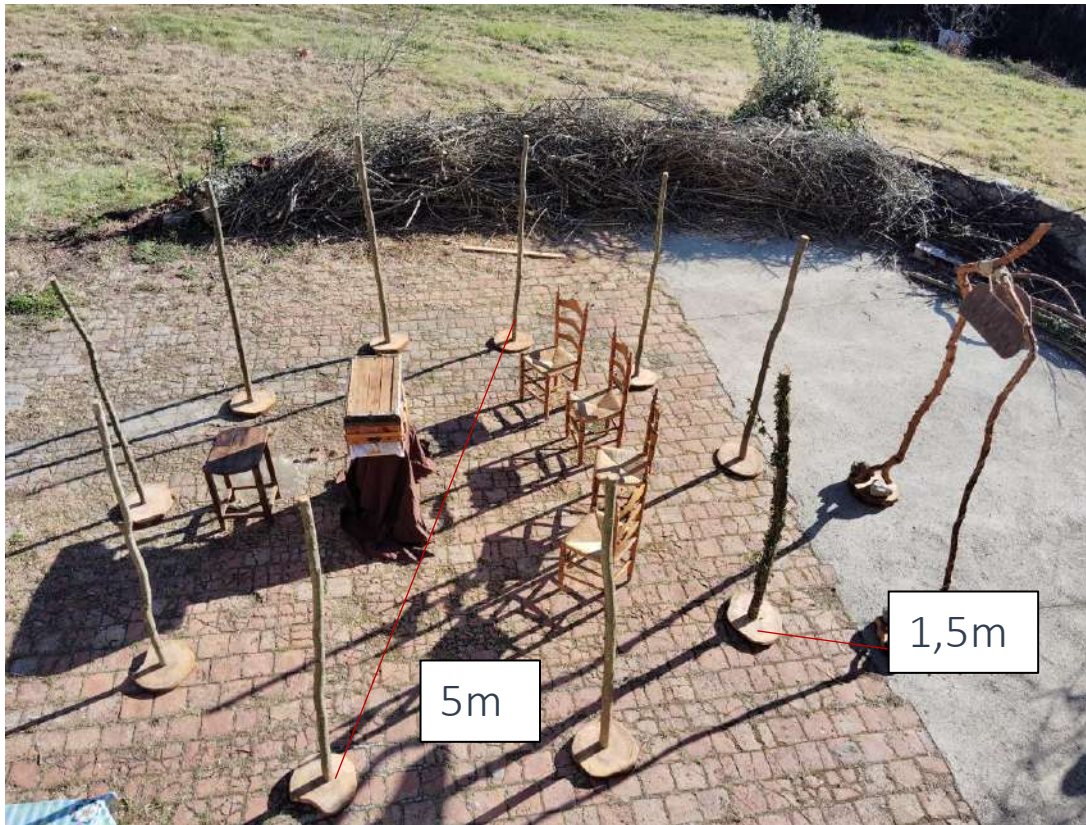

Technical specifications- ARBRE

Intimate and poetic show

Show duration: 20 minutes, maximum 8 spectators per session.

Place: It's a show that works very well both indoors and outdoors.

Closed space: There is the possibility of bringing a ring curtain to close the stage space.

Set-up: 60 minutes (without a ring curtain), 2 and a half hours (with a ring curtain)

Take-down: 50 minutes (without a ring curtain), 2 hours (with a ring curtain).

STAGE AREA:

Without ring curtain

- *Stage area: minimum: 5,5m by 5,5m*
- *Minimum height: 3m*
- *The audience is inside the stage area.*

With ring curtain

- *Circular stage space: 5 meters in diameter + 1.5 meters between the entrance and the entrance of the curtain.*
- *Height of the curtain: 2 meters.*
- *Minimum height of the space: 3 meters.*
- *The audience is inside the stage space in the curtain area.*